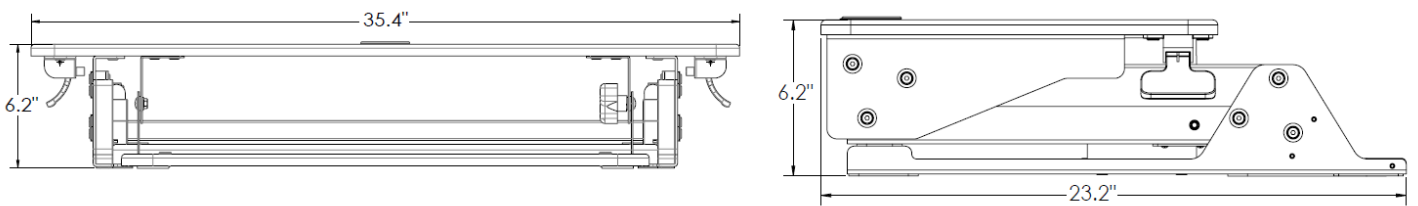

AvinED Desktop Sit-Stand Workstation

Model	Description	Weight Capacity	Box Size	Shipping Weight	Color	Weight
DSSW3624B	Desktop Sit-Stand Workstation	35 lbs.	27.5" w x 38" l x 8" h	47 lbs.	Black	40 lbs.
DSSW3624W	Desktop Sit-Stand Workstation	35 lbs.	27.5" w x 38" l x 8" h	47 lbs.	White	40 lbs.