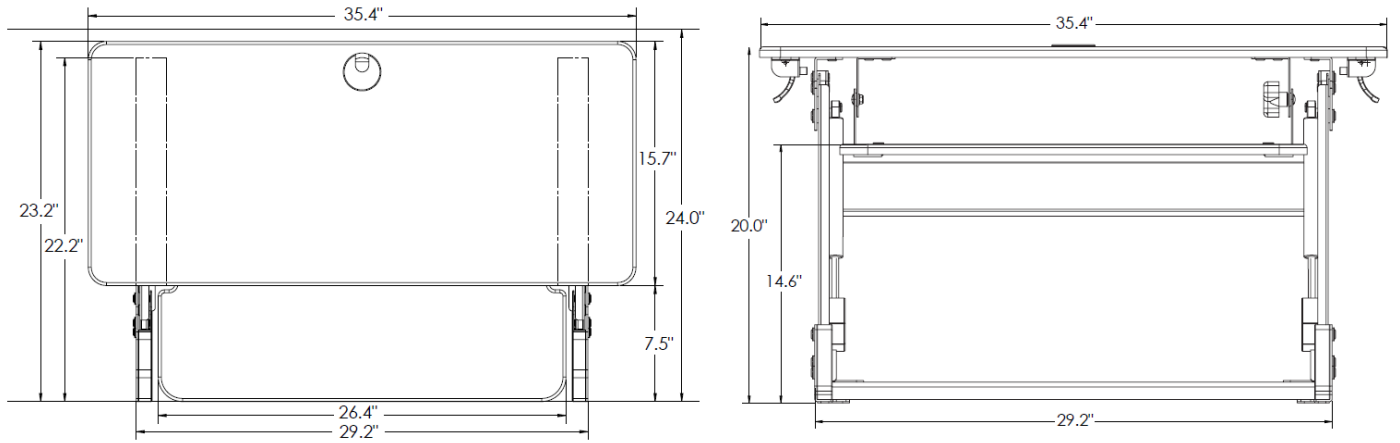

AvinED Desktop Sit-Stand Workstation

Model	Description	Weight Capacity	Box Size	Shipping Weight	Color	Weight
DSSW3624B	Desktop Sit-Stand Workstation	35 lbs.	27.5" w x 38" l x 8" h	47 lbs.	Black	40 lbs.
DSSW3624W	Desktop Sit-Stand Workstation	35 lbs.	27.5" w x 38" l x 8" h	47 lbs.	White	40 lbs.