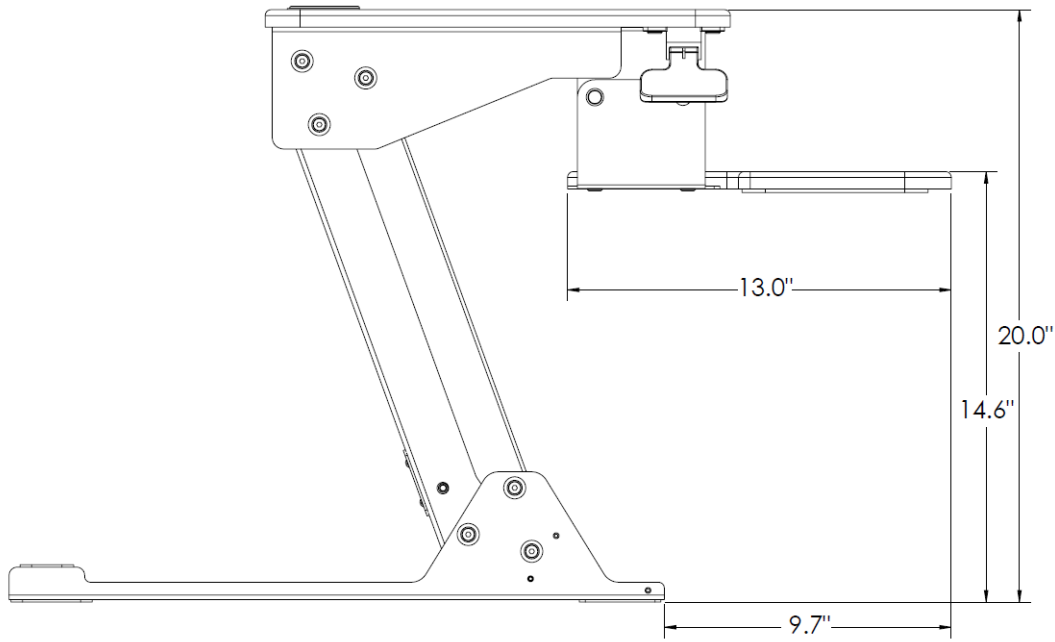

AvinED Desktop Sit-Stand Workstation

Model	Description	Weight Capacity	Box Size	Shipping Weight	Color	Weight
DSSW3624B	Desktop Sit-Stand Workstation	35 lbs.	27.5" w x 38" l x 8" h	47 lbs.	Black	40 lbs.
DSSW3624W	Desktop Sit-Stand Workstation	35 lbs.	27.5" w x 38" l x 8" h	47 lbs.	White	40 lbs.